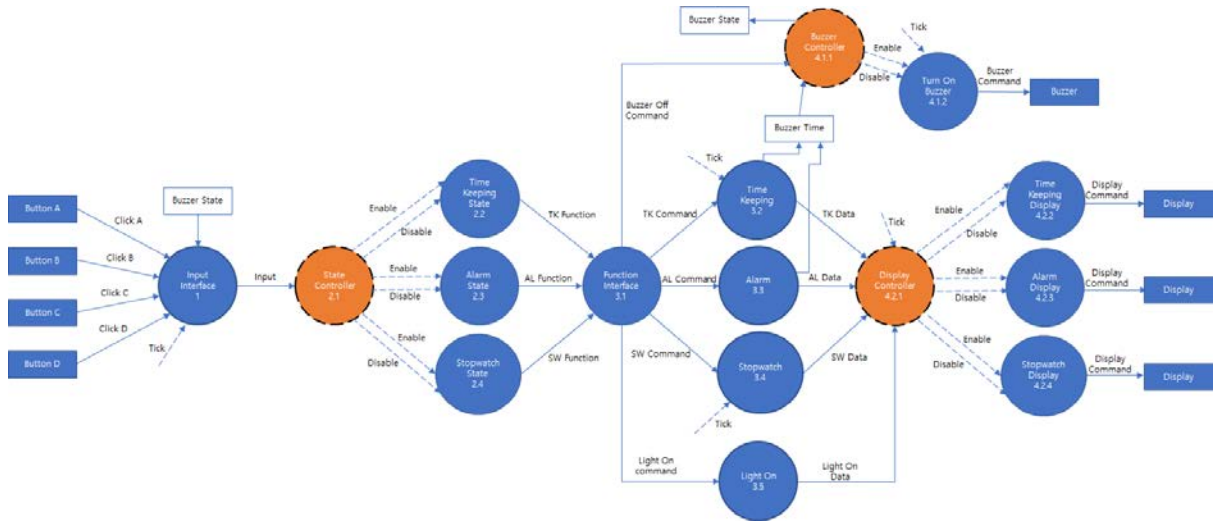

201411979 옥래협

201411295 이상훈

Table of Contents

1	Structured Design	3
1.1	Structured Charts (Transform Analysis)	3
1.1.1	Controllers in Overall DFD.....	3
1.1.2	State Controller 2.1.1.....	3
1.1.3	Buzzer Controller 4.1.1	4
1.1.4	Display Controller 4.2.1	5
1.2	Structured Charts.....	5

1 Structured Design

1.1 Structured Charts (Transform Analysis)

1.1.1 Controllers in Overall DFD

1.1.2 State Controller 2.1.1

1.1.3 Buzzer Controller 4.1.1

1.1.4 Display Controller 4.2.1

1.2 Structured Charts