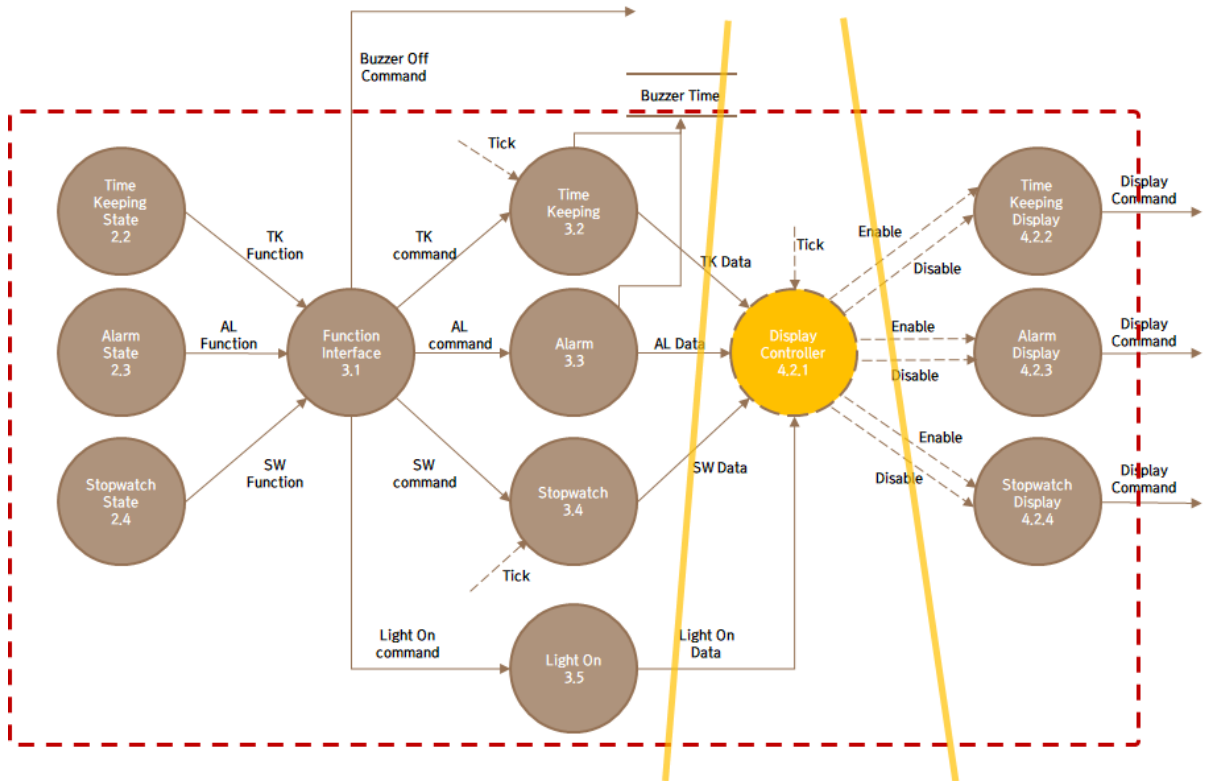

201411979 옥래협

201411295 이상훈

Table of Contents

1	Structured Design	3
1.1	Structured Charts (Transform Analysis)	3
1.1.1	Controllers in Overall DFD.....	3
1.1.2	State Controller 2.1.1.....	3
1.1.3	Buzzer Controller 4.1.1	4
1.1.4	Display Controller 4.2.1	5
1.2	Structured Charts.....	5

1 Structured Design

1.1 Structured Charts (Transform Analysis)

1.1.1 Controllers in Overall DFD

1.1.2 State Controller 2.1.1

1.1.3 Buzzer Controller 4.1.1

1.1.4 Display Controller 4.2.1

1.2 Structured Charts