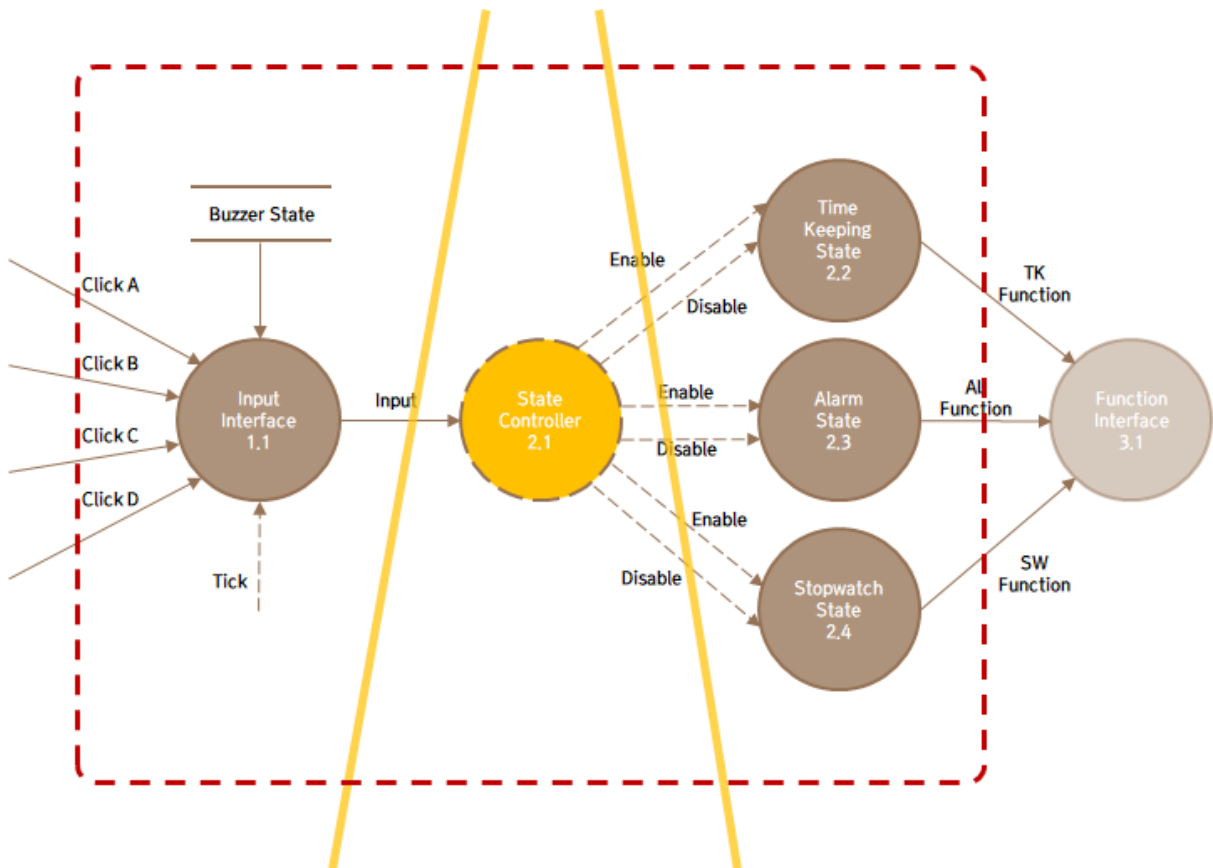

201411979 옥래협

201411295 이상훈

Table of Contents

1	Structured Design	3
1.1	Structured Charts (Transform Analysis)	3
1.1.1	Controllers in Overall DFD.....	3
1.1.2	State Controller 2.1.1.....	3
1.1.3	Buzzer Controller 4.1.1	4
1.1.4	Display Controller 4.2.1	5
1.2	Structured Charts.....	5

1 Structured Design

1.1 Structured Charts (Transform Analysis)

1.1.1 Controllers in Overall DFD

1.1.2 State Controller 2.1.1

1.1.3 Buzzer Controller 4.1.1

1.1.4 Display Controller 4.2.1

1.2 Structured Charts