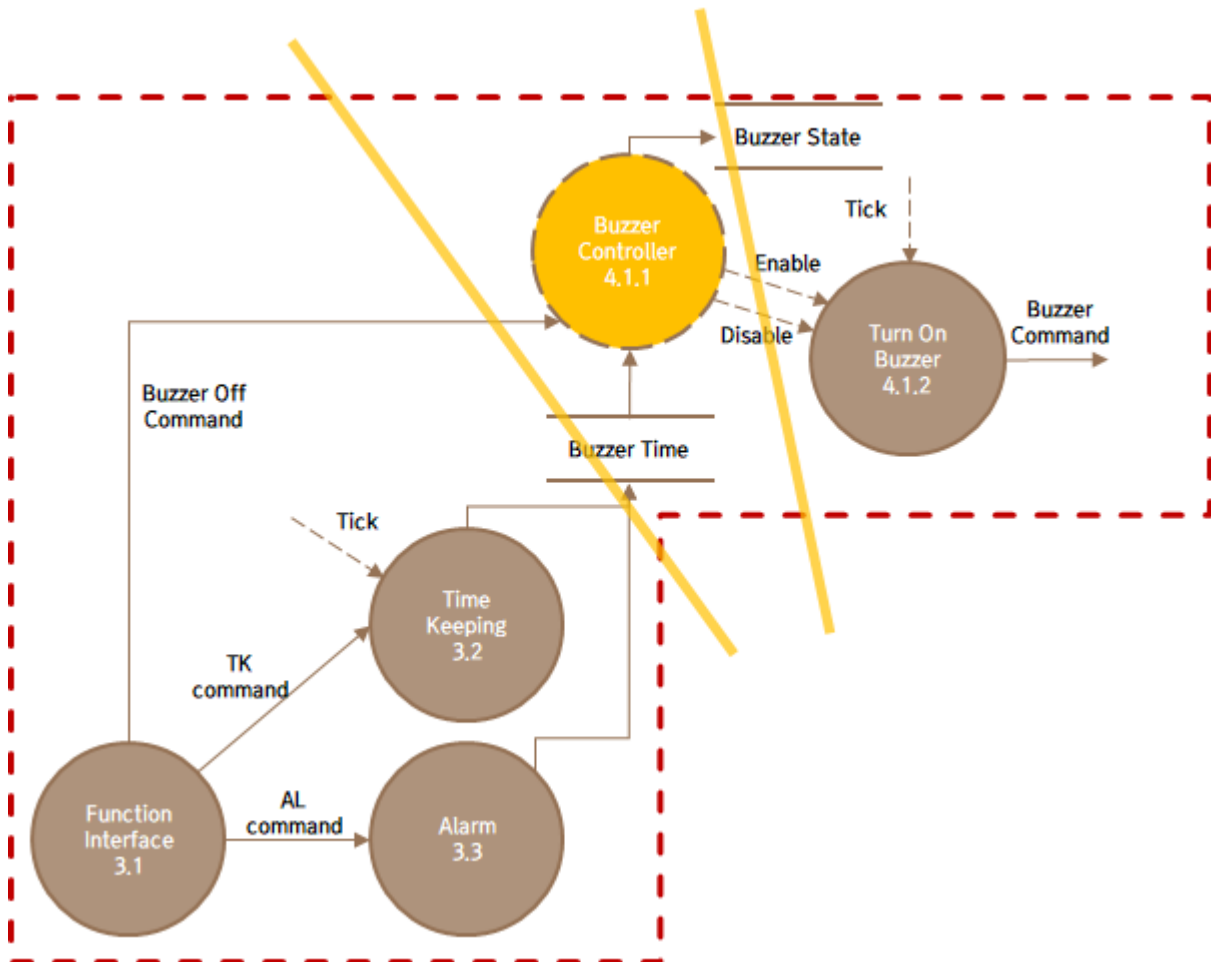

201411979 옥래협

201411295 이상훈

Table of Contents

1	Structured Design	3
1.1	Structured Charts (Transform Analysis)	3
1.1.1	Controllers in Overall DFD.....	3
1.1.2	State Controller 2.1.1.....	3
1.1.3	Buzzer Controller 4.1.1	4
1.1.4	Display Controller 4.2.1	5
1.2	Structured Charts.....	5

1 Structured Design

1.1 Structured Charts (Transform Analysis)

1.1.1 Controllers in Overall DFD

1.1.2 State Controller 2.1.1

1.1.3 Buzzer Controller 4.1.1

1.1.4 Display Controller 4.2.1

1.2 Structured Charts